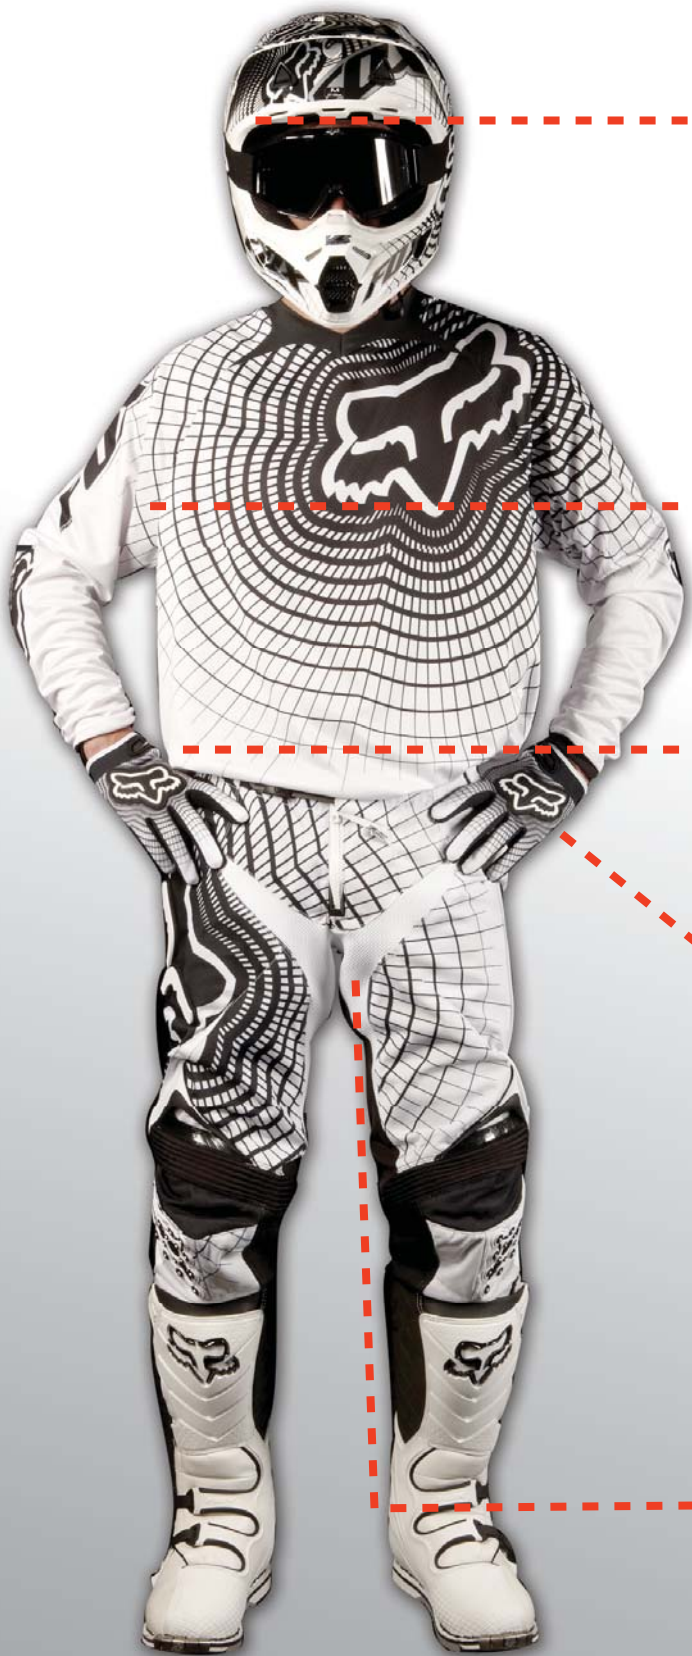

# FOX MEASURE UP GUIDELINES

## HELMET

From about 2 finger widths above your eye brow, measure around the biggest part of your head.

## CHEST

With a tape measure, measure around the buffest part of your chest, just under your your arms. and over your shoulder blades